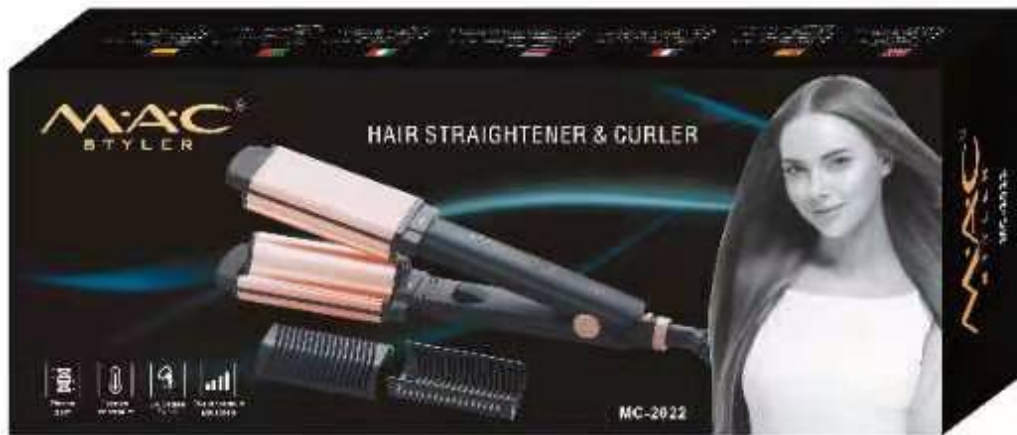

110-240V 50/60Hz 100W

MC-2022