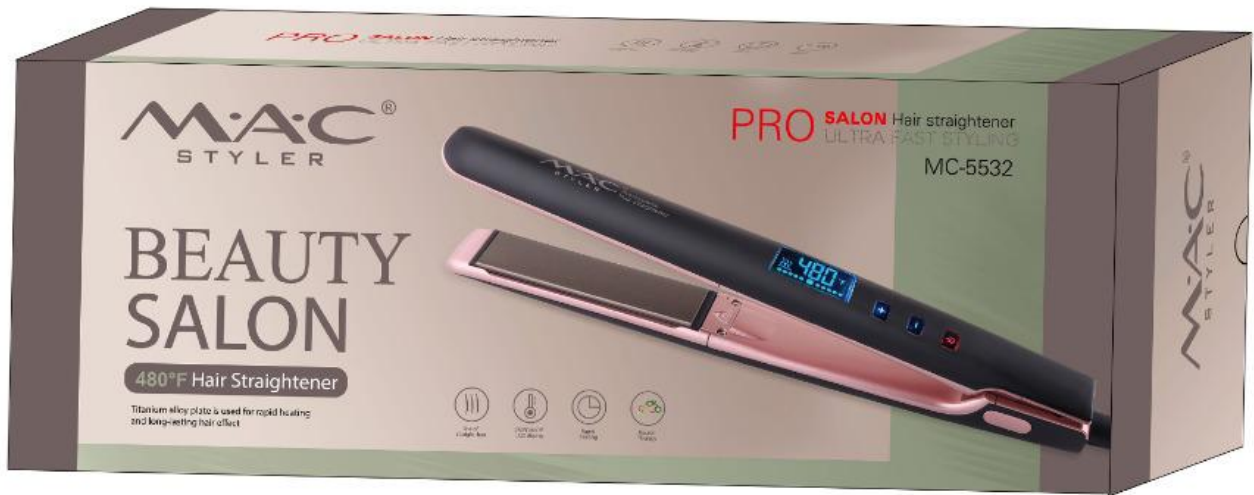

# MC-5529

110-220V~  
50/60Hz 45-250W

**MC-5533**

110-220V~  
50/60Hz 45-250W

**MC-5532**

HAIR STRAIGHTENER  
Model No.: MC-2800  
Rated Voltage: 100V-240V  
Rated Frequency: 50/60Hz  
Rated Power: 80-150W